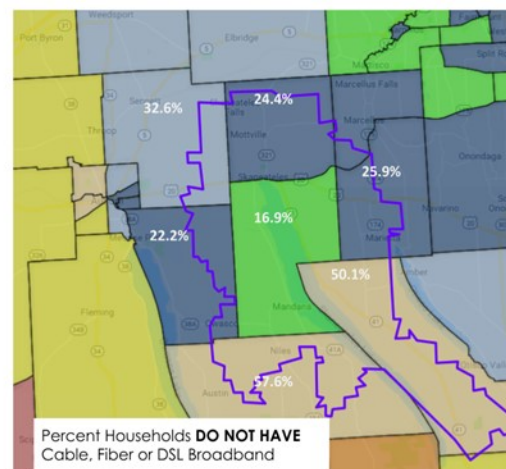

SKANEATELES LIBRARY: AT A GLANCE

OUR COMMUNITY

WHO WE ARE: According to census data and current estimates, there are 8,999 full time residents living in the school district.

Kids & teens (0-19)

Early adults (20-34)

Midlife adults (35-54)

Older adults (55+)

School-aged kids (whose educational curriculum is supported during the school day by specialized libraries in each building) are 18% of our total population.

The youngest 4% of our community are getting ready for kindergarten by learning literacy and social skills.

Older students use non-school spaces outside of the school day to study on their own or in groups, do homework and meet with tutors.

Did you know?
72% of school district residents live **outside the village limits.**

WHERE WE LIVE: In 2016, residents of the Skaneateles Central School District voted to provide an annual levy to support the library. This group includes people living in Mottville, Owasco, Sennett, Skaneateles Falls and Spafford.