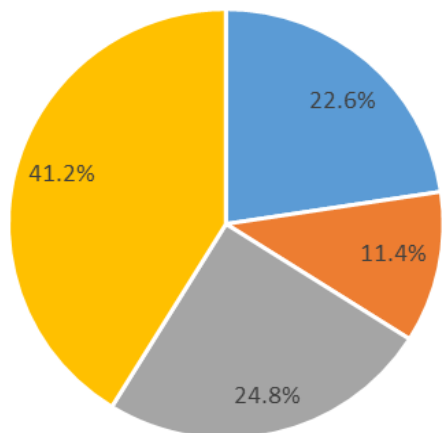

SKANEATELES LIBRARY: AT A GLANCE

OUR COMMUNITY

WHO WE ARE: According to census data and current estimates, there are 8,999 full time residents living in the school district.

Kids & teens (0-19)

Early adults (20-34)

Midlife adults (35-54)

Older adults (55+)

School-aged kids (whose educational curriculum is supported during the school day by specialized libraries in each building) are 18% of our total population.

The youngest 4% of our community are getting ready for kindergarten by learning literacy and social skills.

Older students use non-school spaces outside of the school day to study on their own or in groups, do homework and meet with tutors.

Did you know?
72% of school district residents live **outside the village limits.**